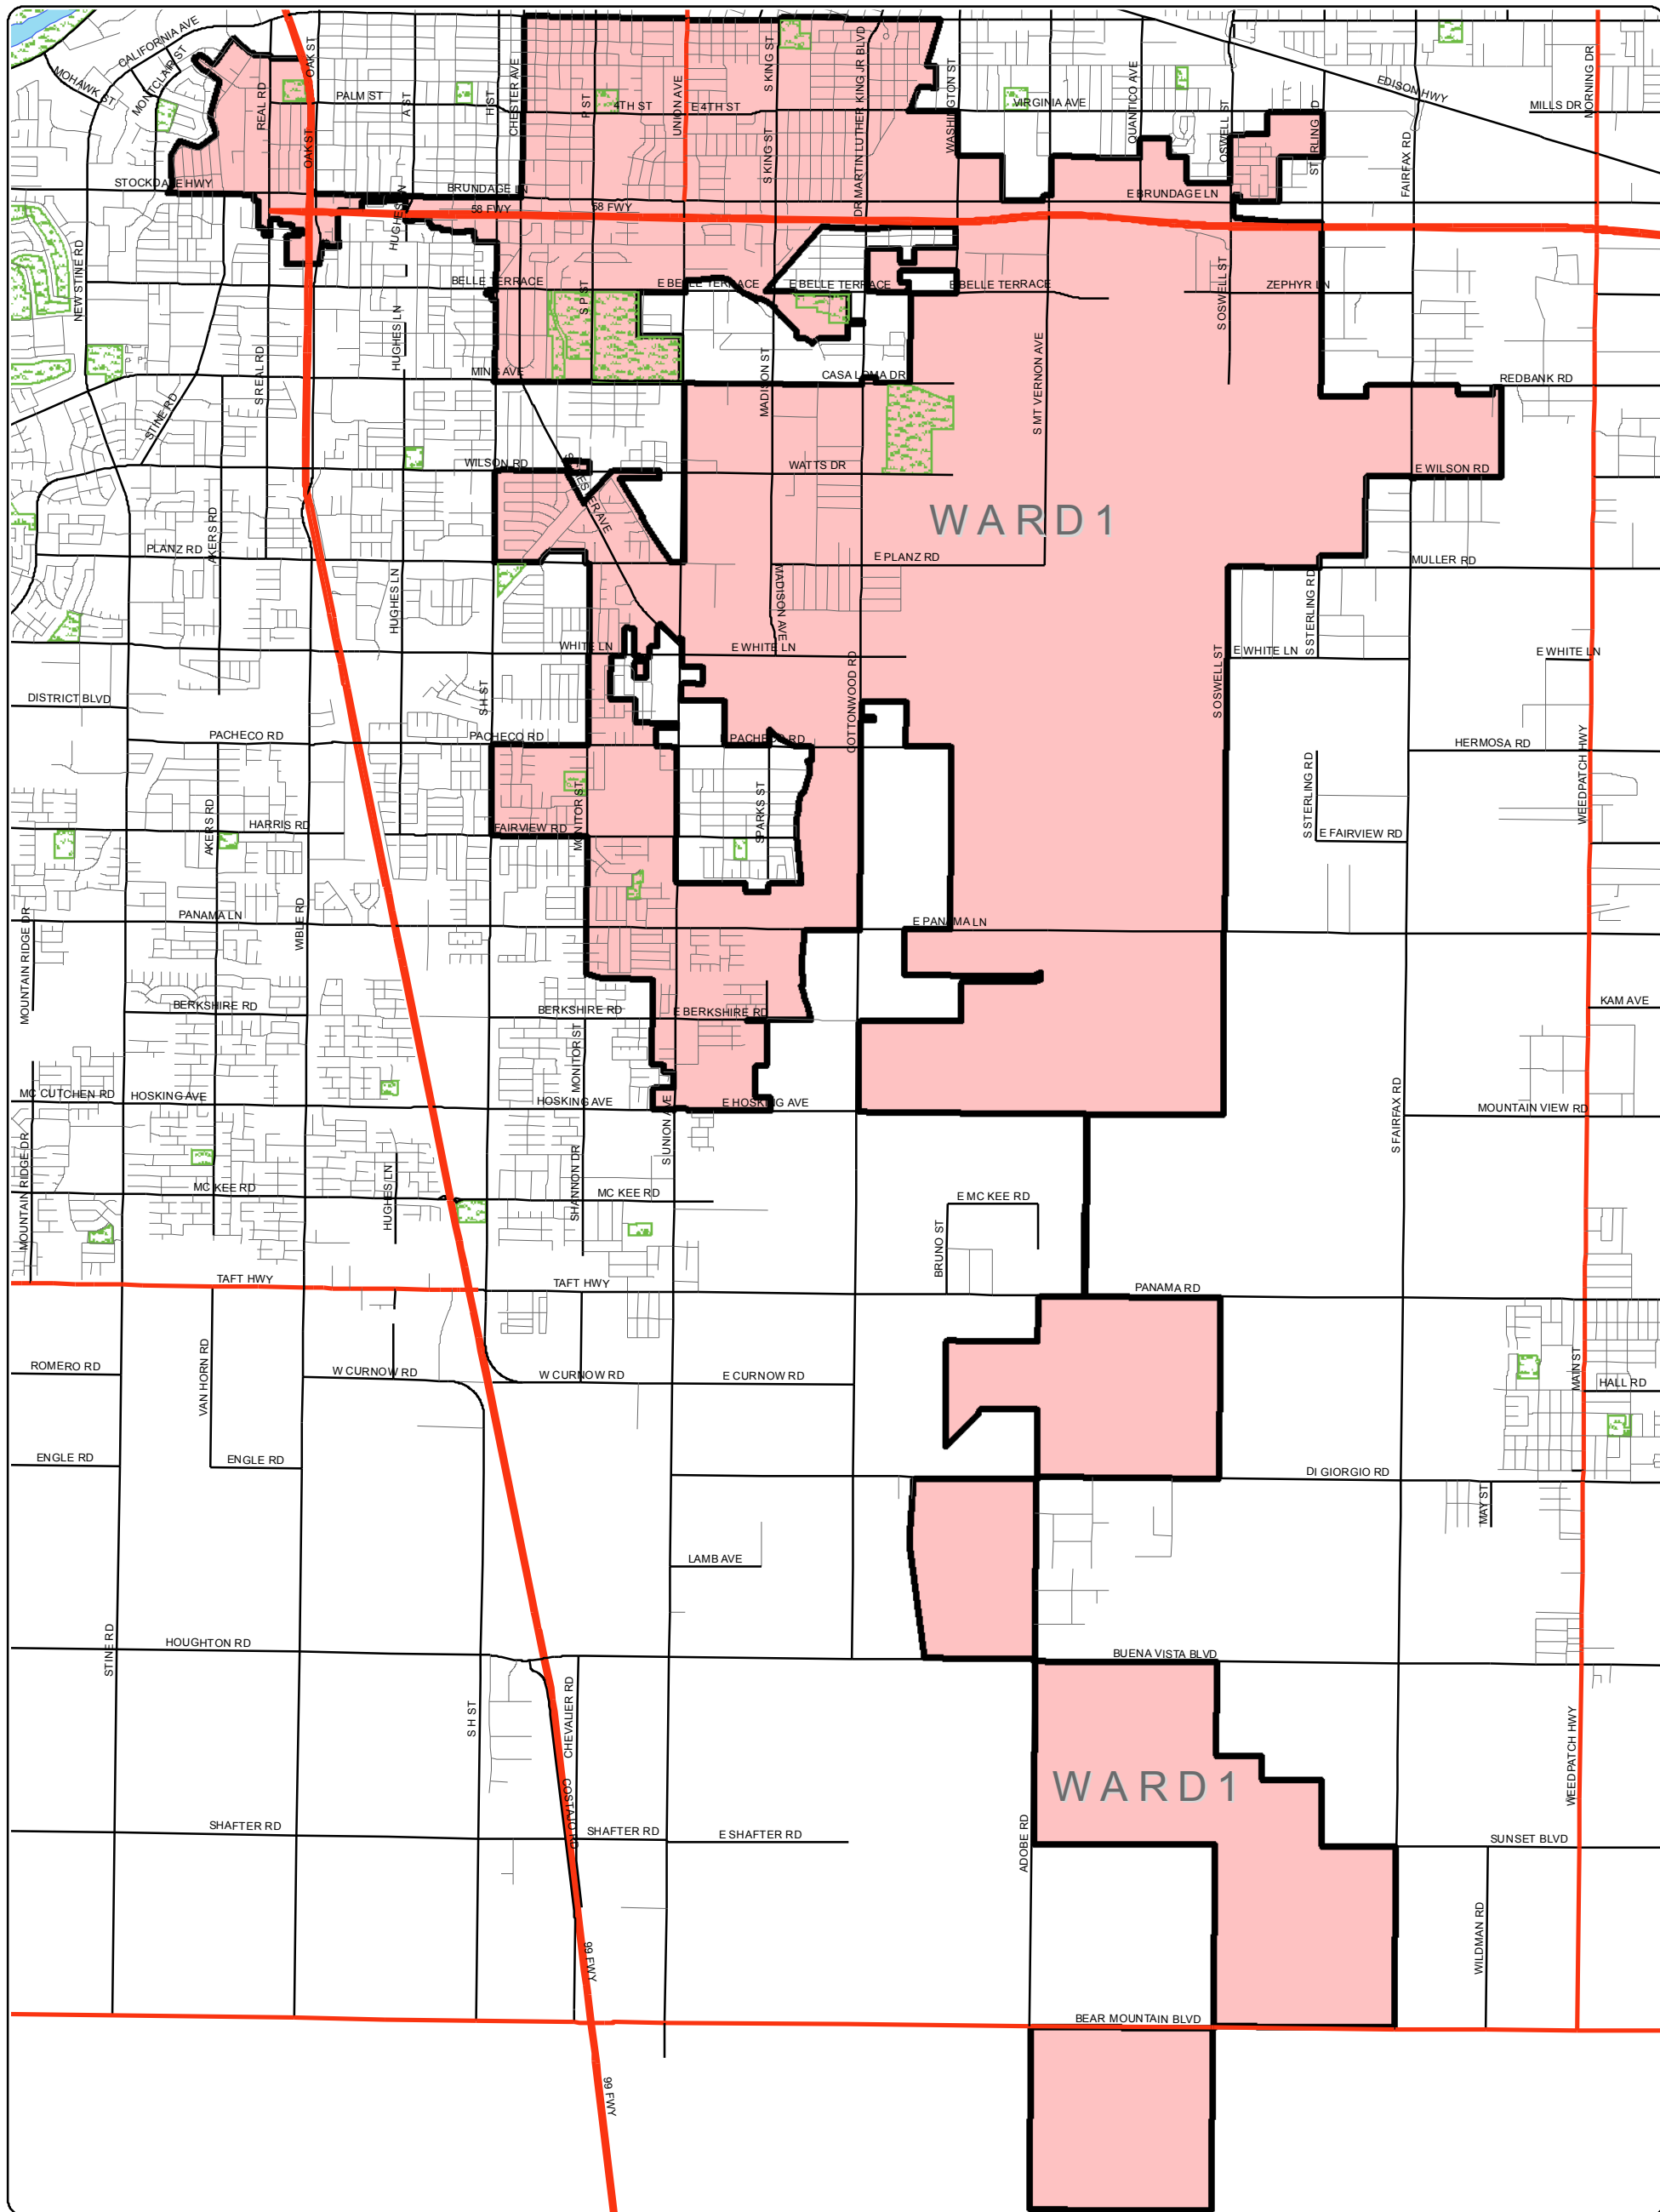

# 2009 WARD 1 BOUNDARIES

City of Bakersfield - IT Department

Prepared by the City of Bakersfield, CA, Division of Information Technology, Geographic Information Services.

The City of Bakersfield makes no warranty, representation, or guarantee regarding the accuracy of this map. This map is intended for display purposes only and does not replace official recorded documents.

<http://geoweb.ci.bakersfield.ca.us/>

For greater detail please refer to our web site.

0 0.45 0.9 1.8 Miles

WARD 1 - Irma Carson

Kern River

Park and Recreation Area