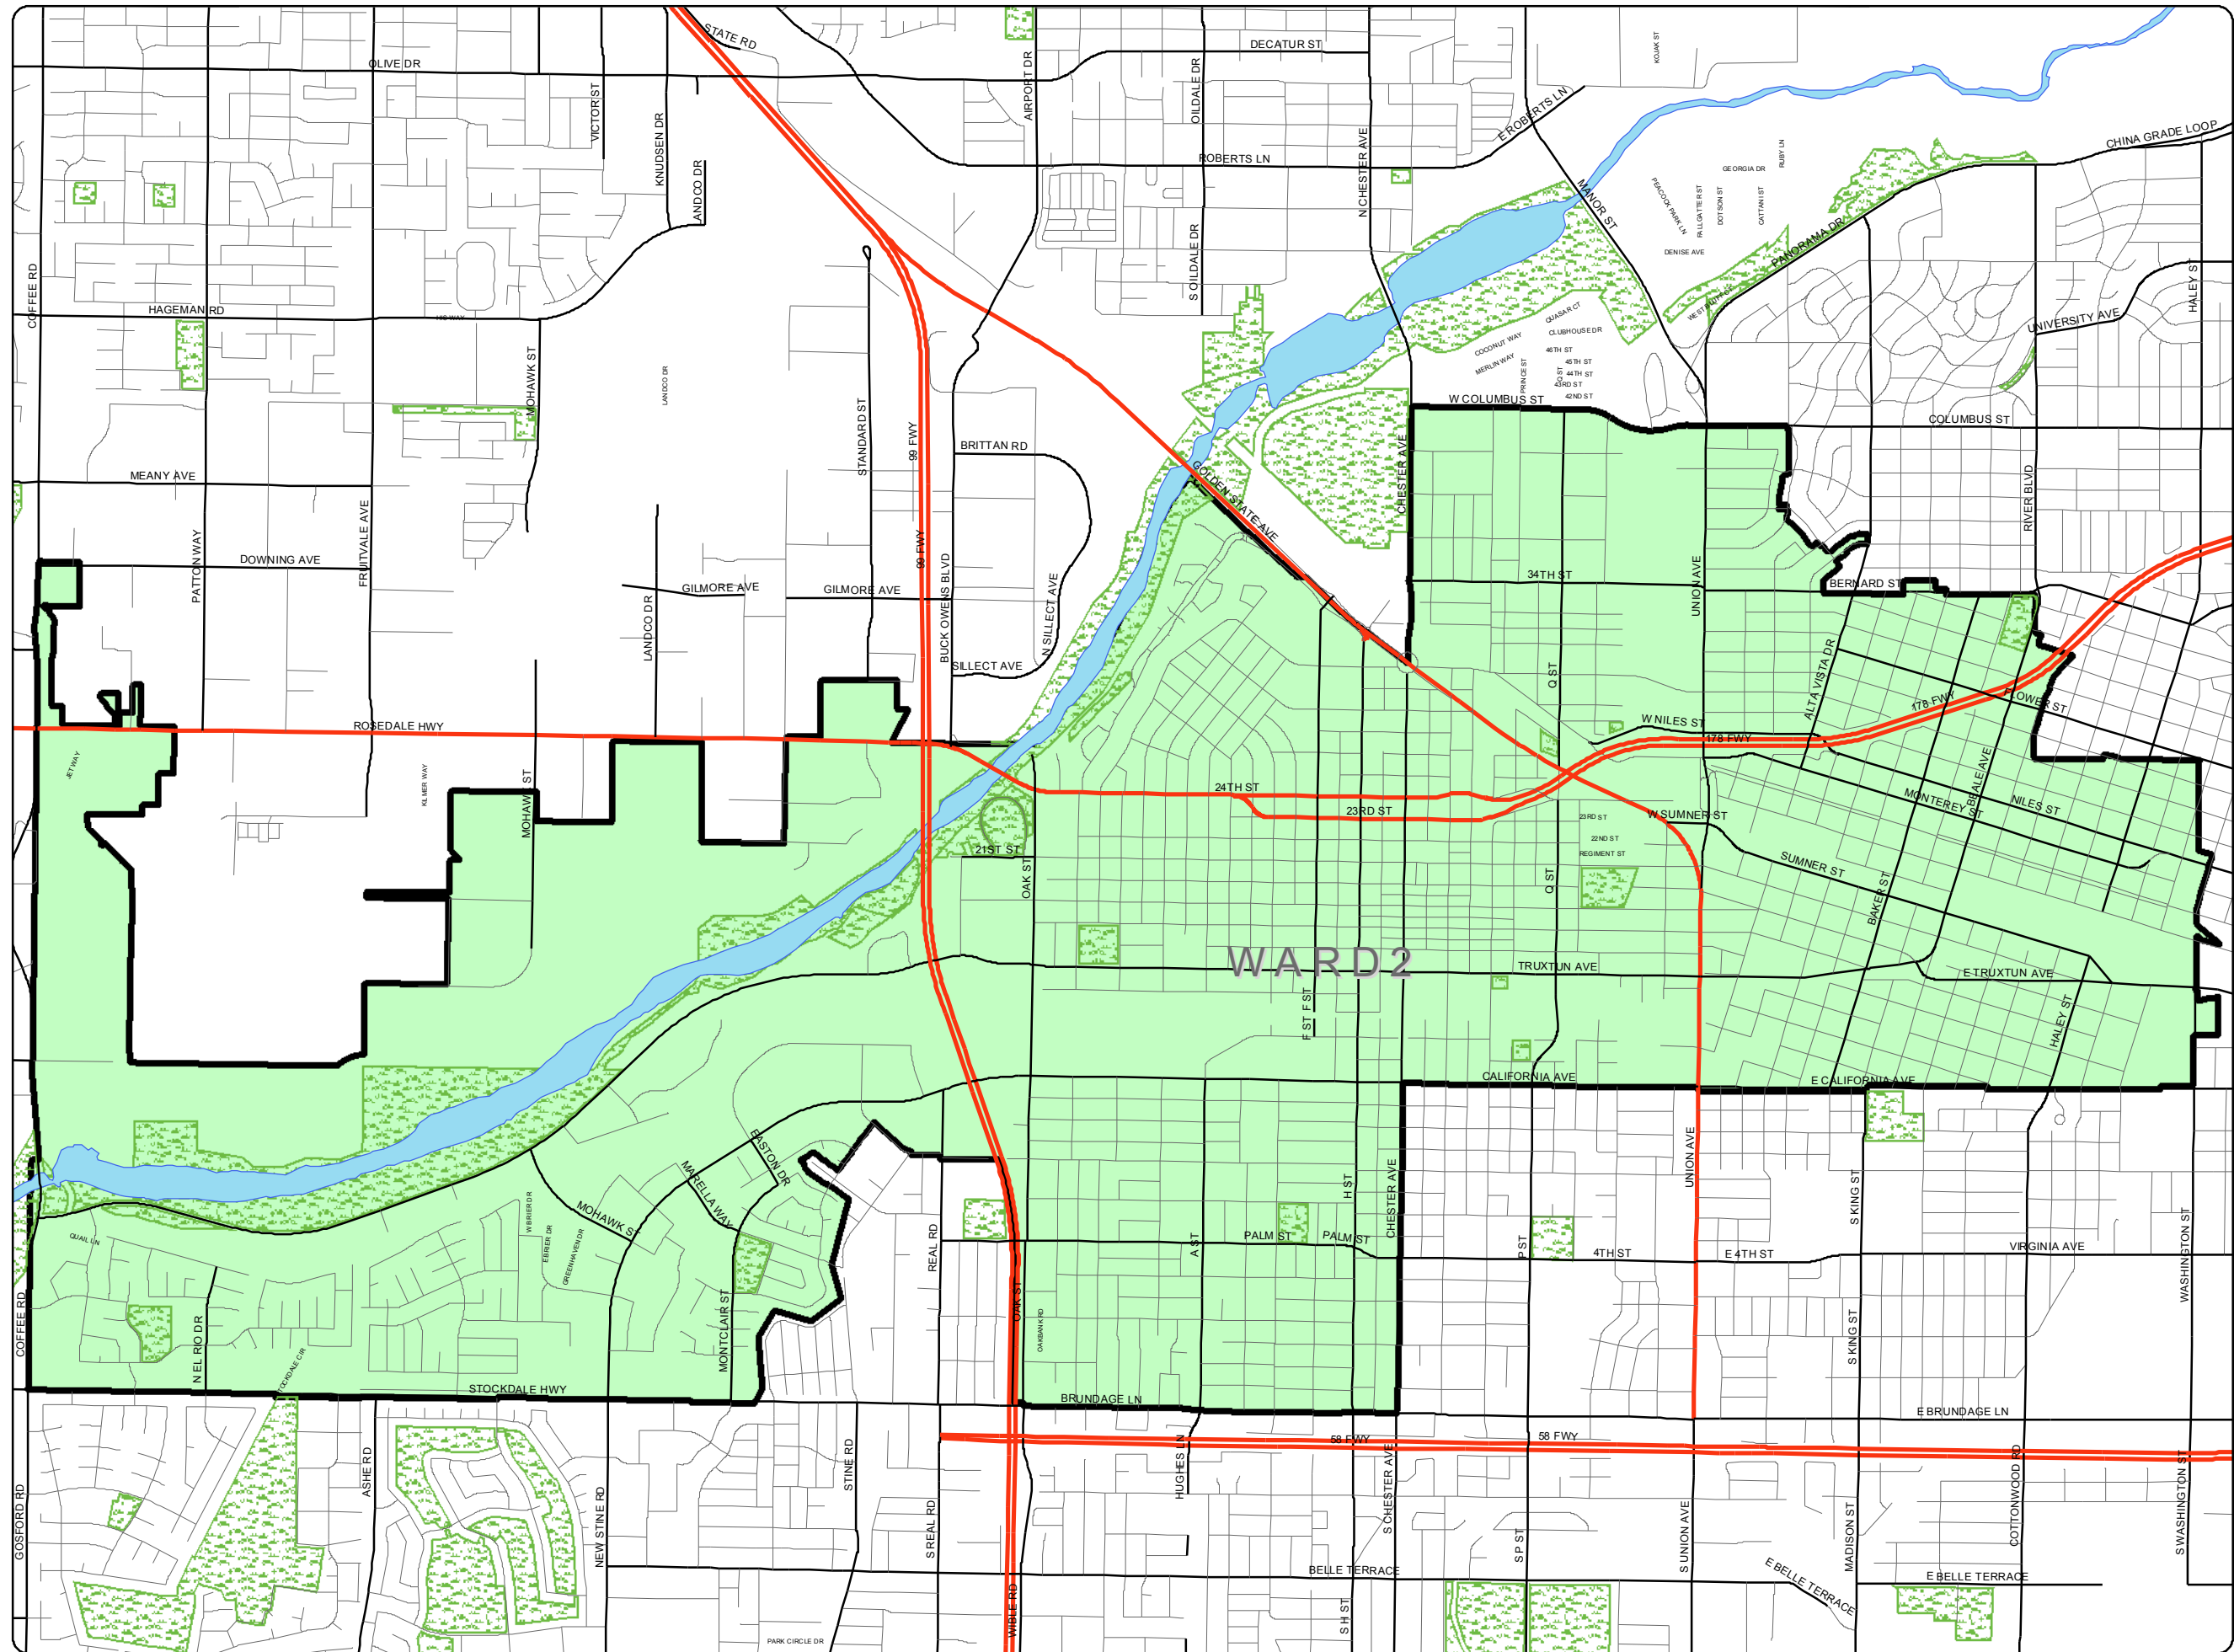

2009 WARD 2 BOUNDARIES

City of Bakersfield - IT Department

- WARD 2 - Sue Benham
- Kern River
- Park and Recreation Area

Prepared by the City of Bakersfield, CA, Division of Information Technology, Geographic Information Services.

The City of Bakersfield makes no warranty, representation, or guarantee regarding the accuracy of this map. This map is intended for display purposes only and does not replace official recorded documents.