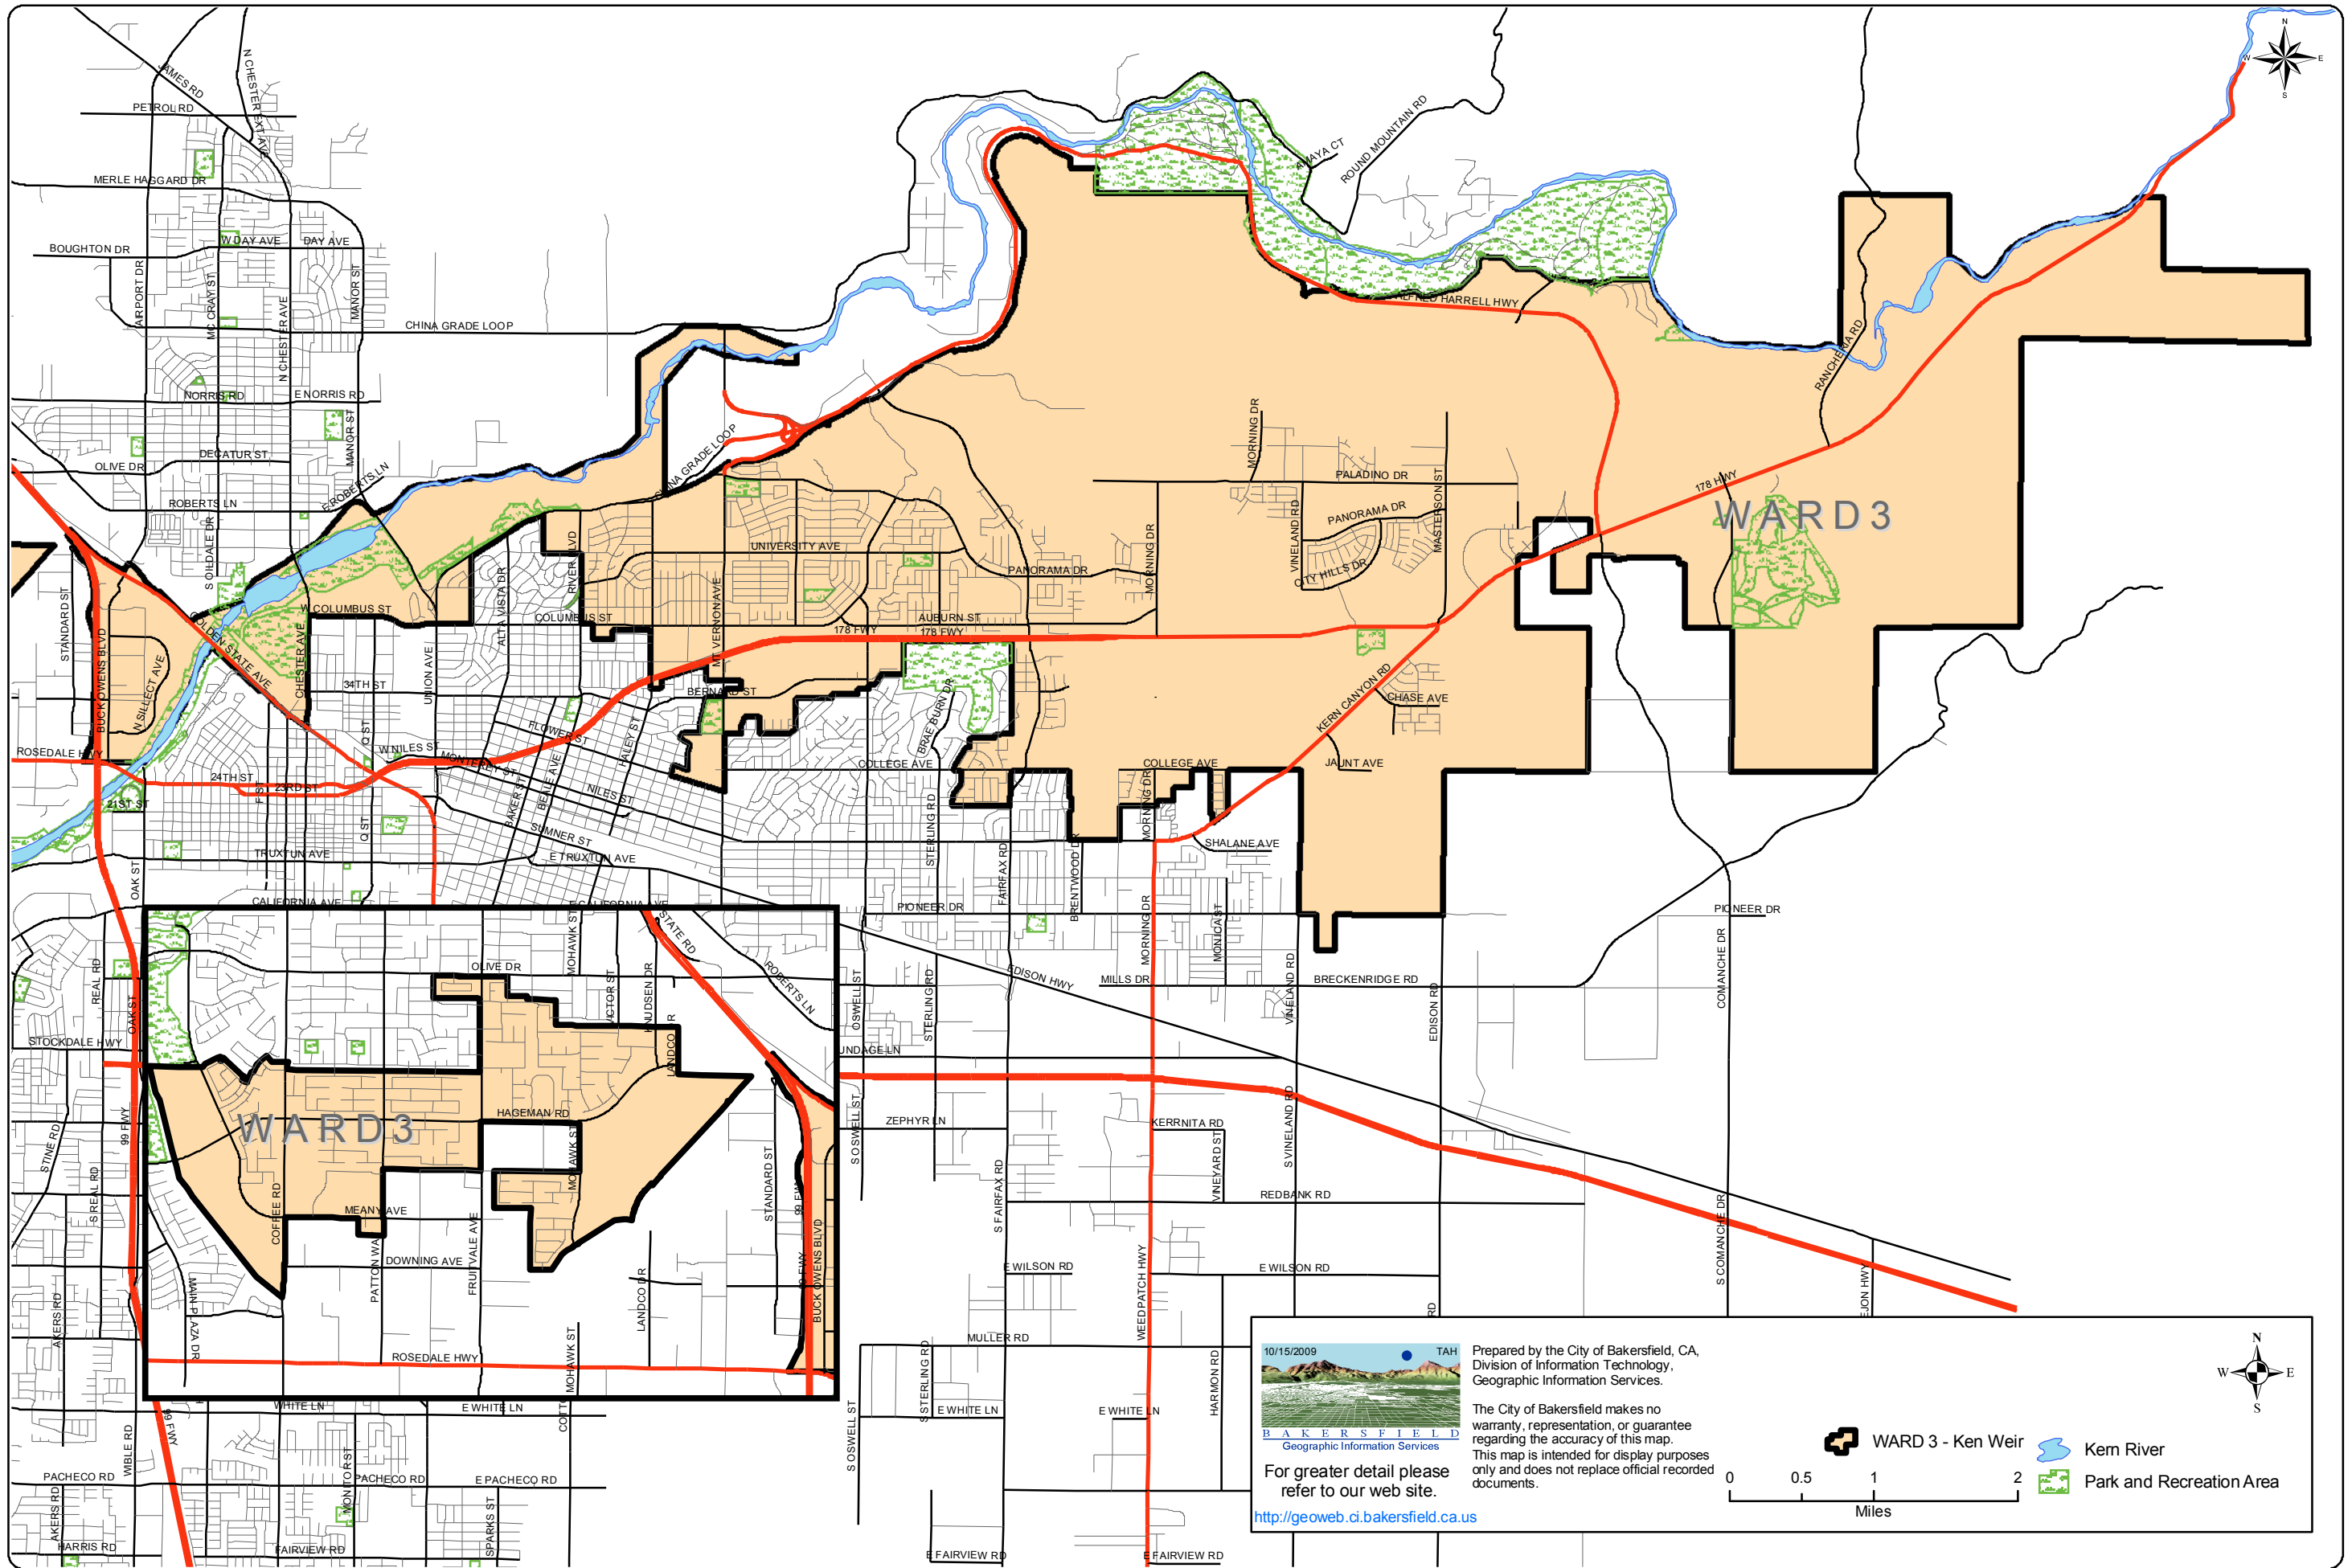

# 2009 WARD 3 BOUNDARIES

City of Bakersfield - IT Department

10/15/2009  Prepared by the City of Bakersfield, CA, Division of Information Technology, Geographic Information Services.

 The City of Bakersfield makes no warranty, representation, or guarantee regarding the accuracy of this map. This map is intended for display purposes only and does not replace official recorded documents.

For greater detail please refer to our web site.  
<http://geoweb.ci.bakersfield.ca.us>

 WARD 3 - Ken Weir  Kern River  Park and Recreation Area

0 0.5 1 2 Miles