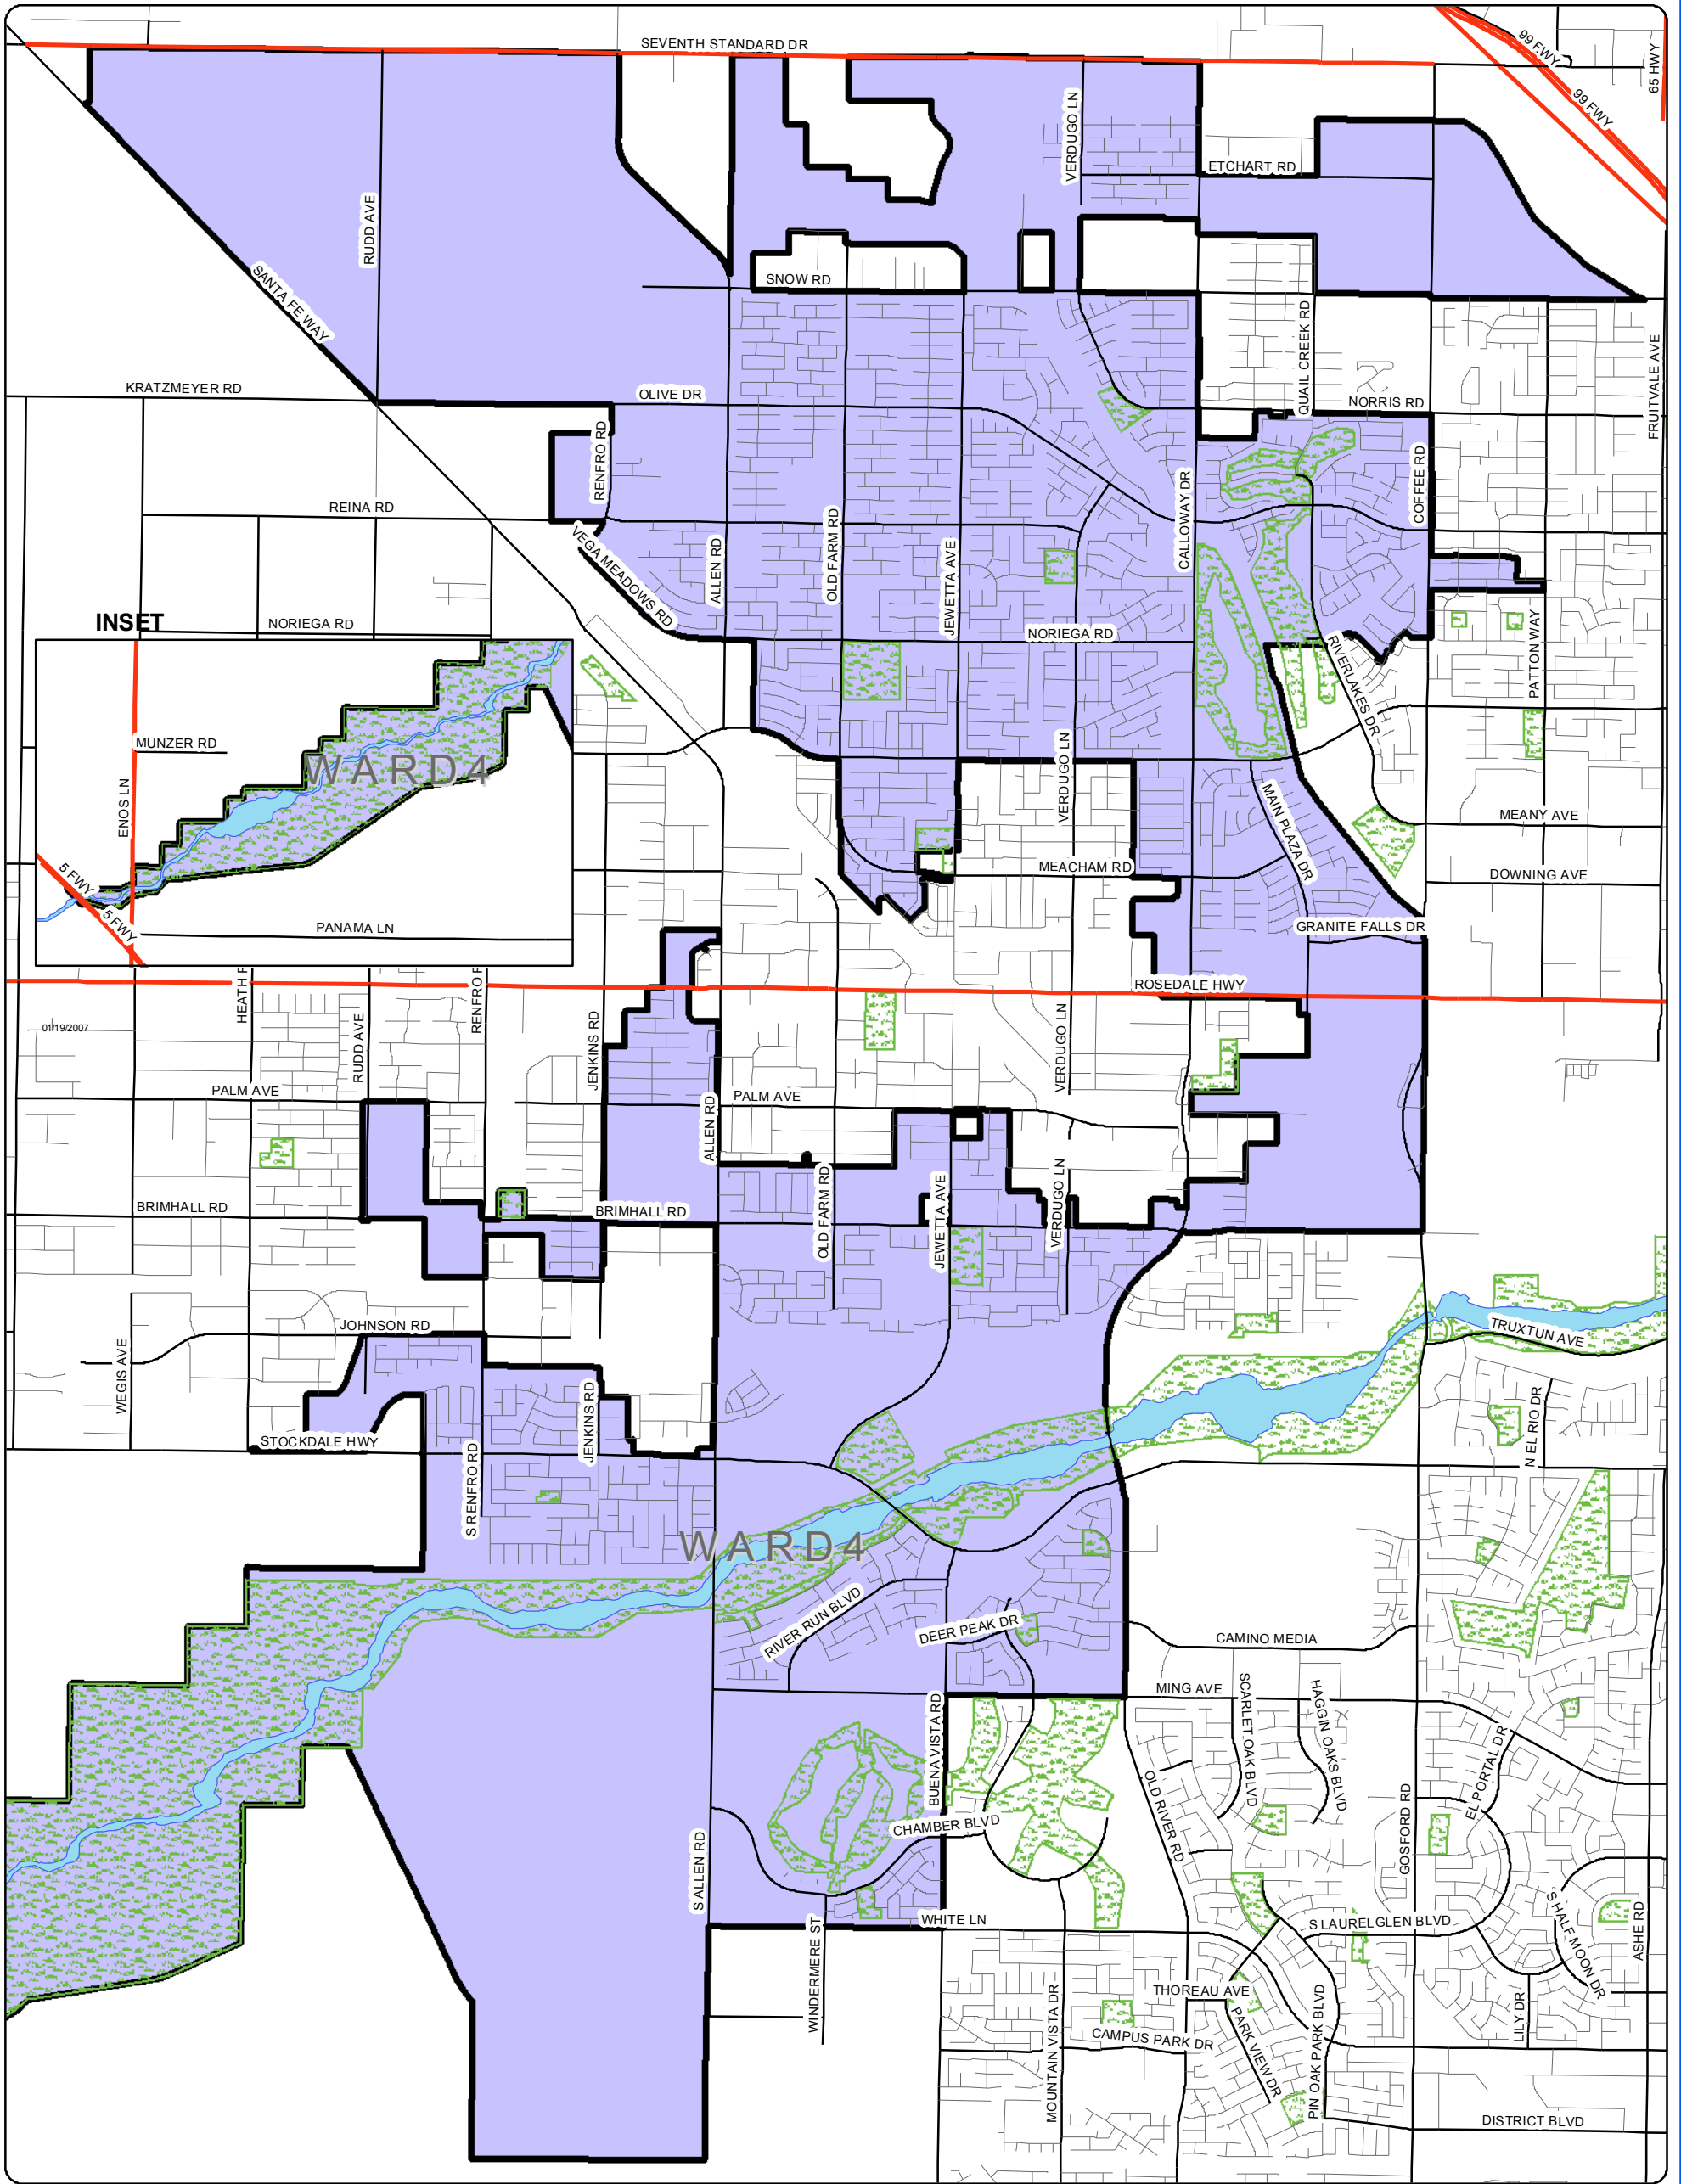

2009 WARD 4 BOUNDARIES

City of Bakersfield - IT Department

Prepared by the City of Bakersfield, CA,
Division of Information Technology,
Geographic Information Services.

The City of Bakersfield makes no warranty,
representation, or guarantee regarding the
accuracy of this map. This map is intended
for display purposes only and does not
replace official recorded documents.

WARD 4 - David Couch
0 0.25 0.5 1 Miles

Kern River
 Park and Recreation Area

For greater detail please
refer to our web site.

<http://geoweb.ci.bakersfield.ca.us/>