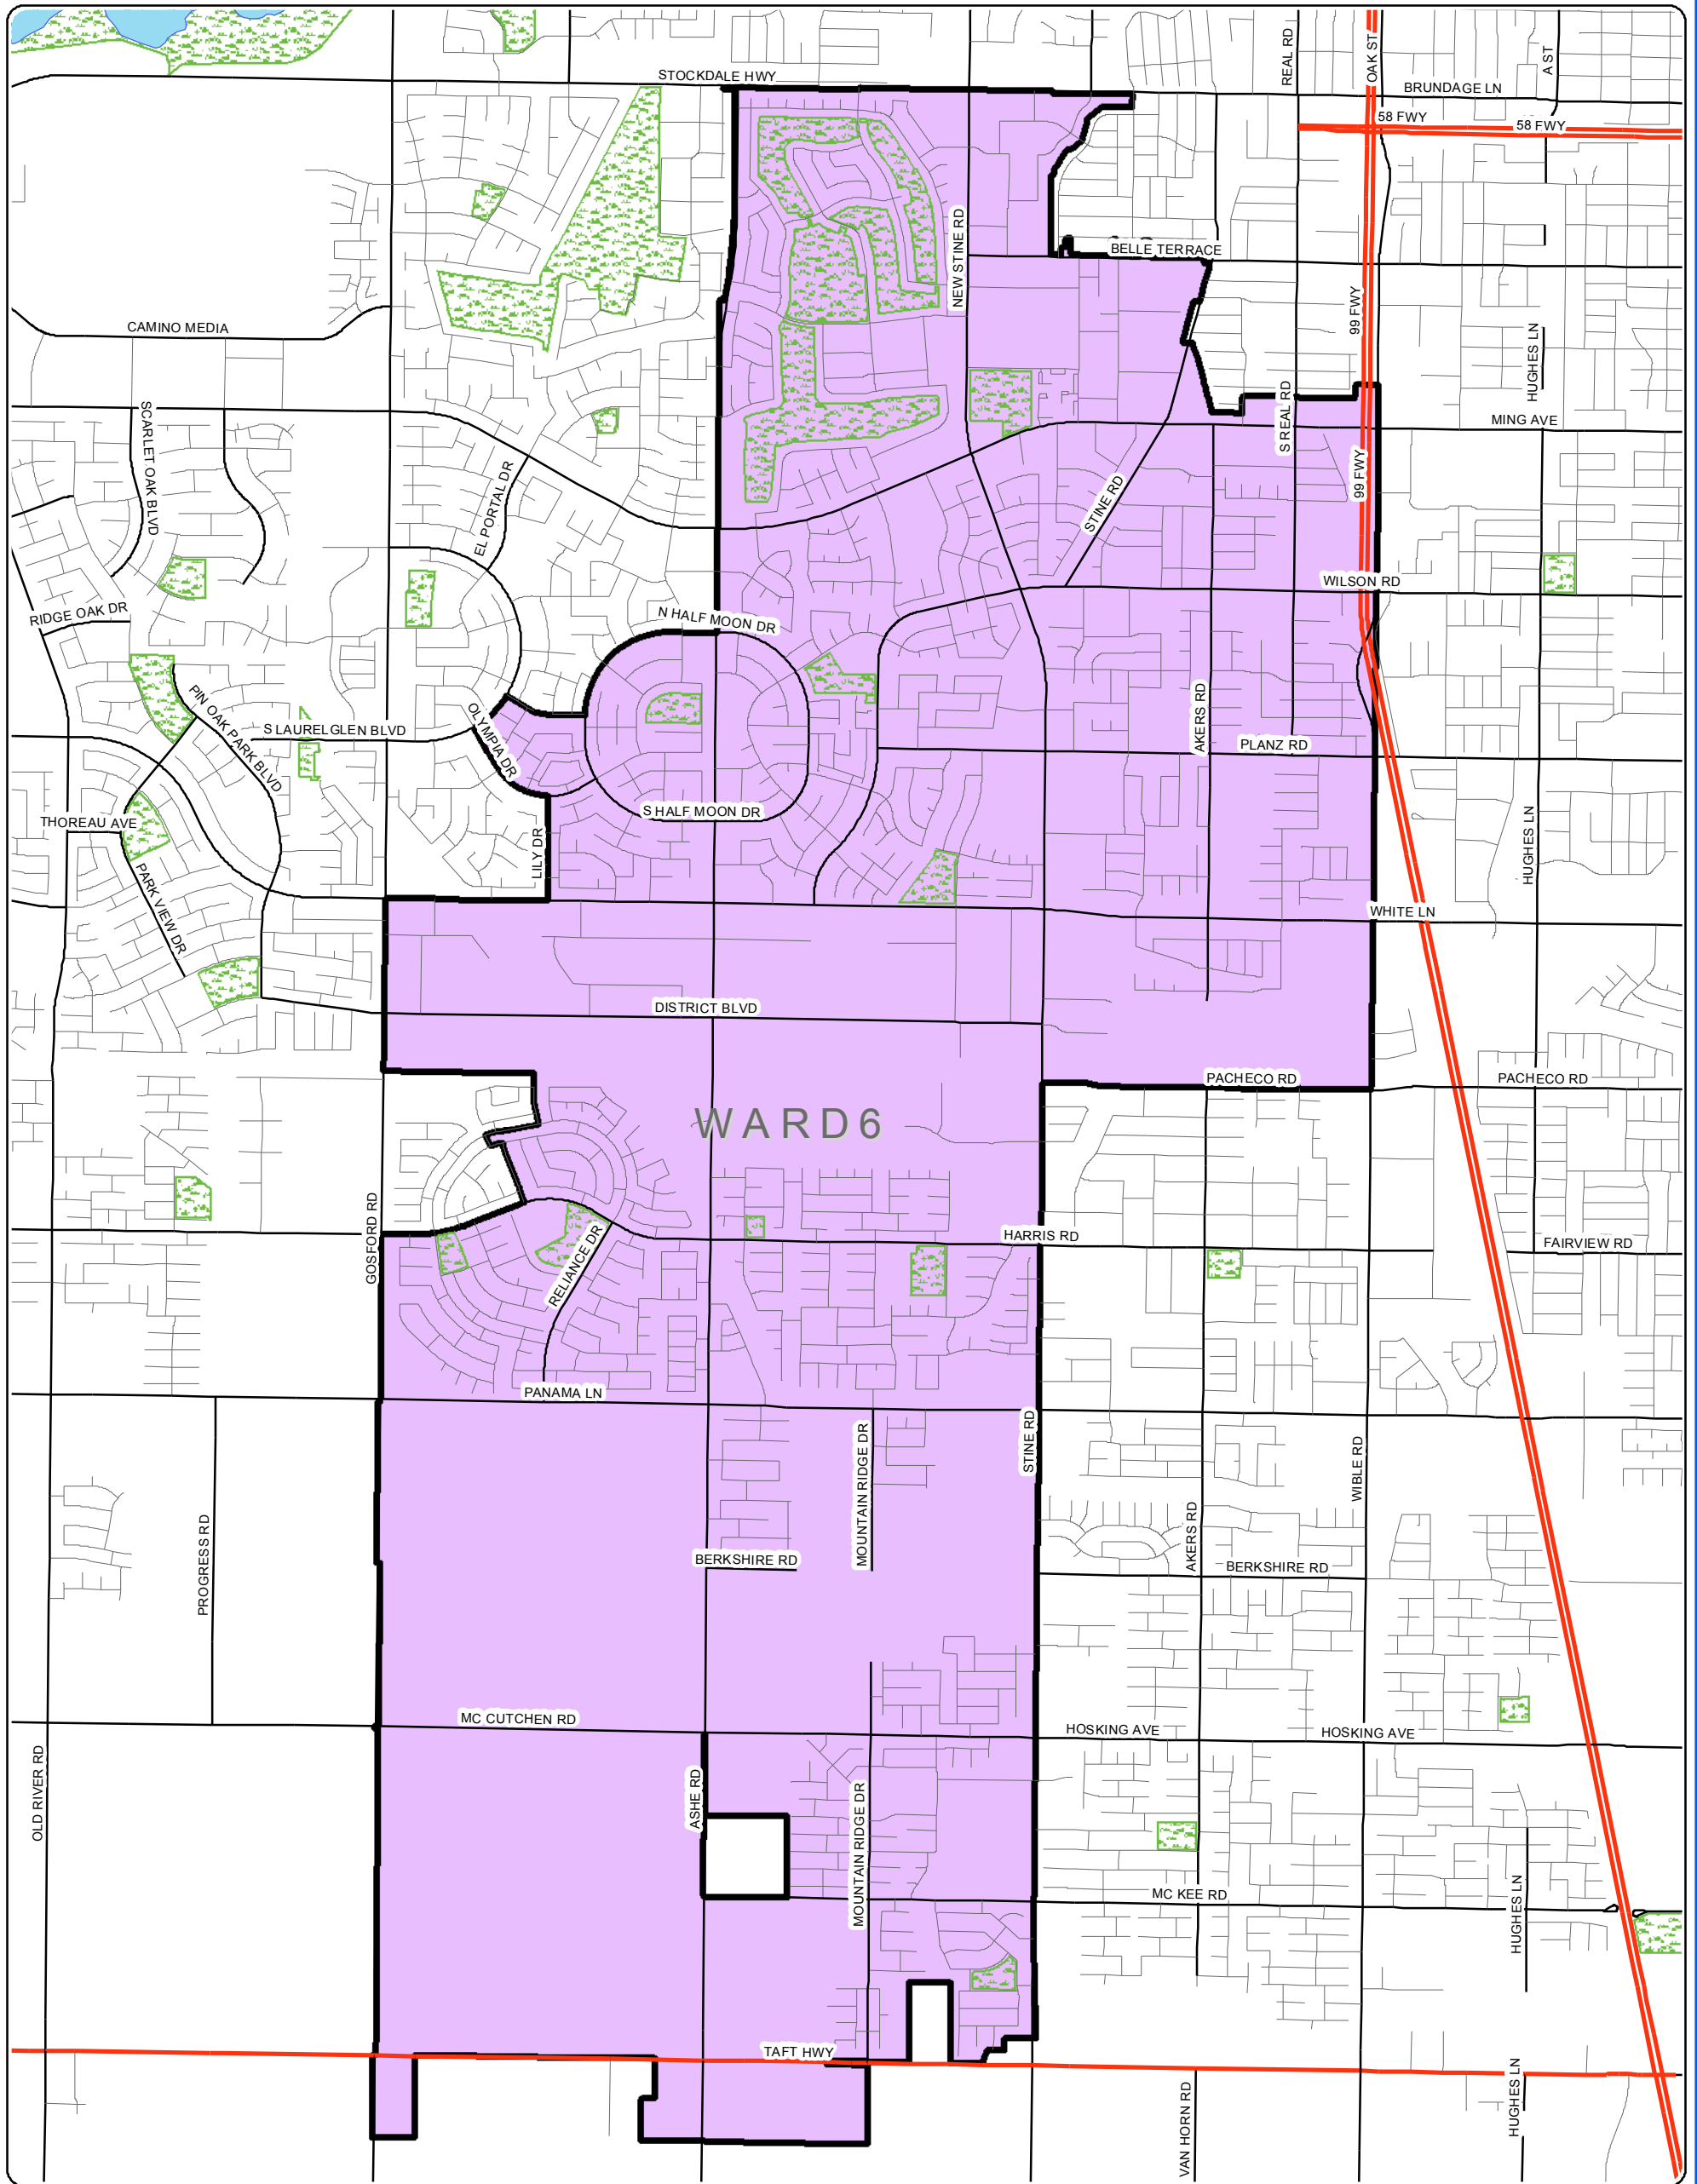

2009 WARD 6 BOUNDARIES

City of Bakersfield - IT Department

Prepared by the City of Bakersfield, CA, Division of Information Technology, Geographic Information Services.

The City of Bakersfield makes no warranty, representation, or guarantee regarding the accuracy of this map. This map is intended for display purposes only and does not replace official recorded documents.

For greater detail please refer to our web site. <http://geoweb.ci.bakersfield.ca.us/>

WARD 6 - Jacquie Sullivan
Kem River
Park and Recreation Area