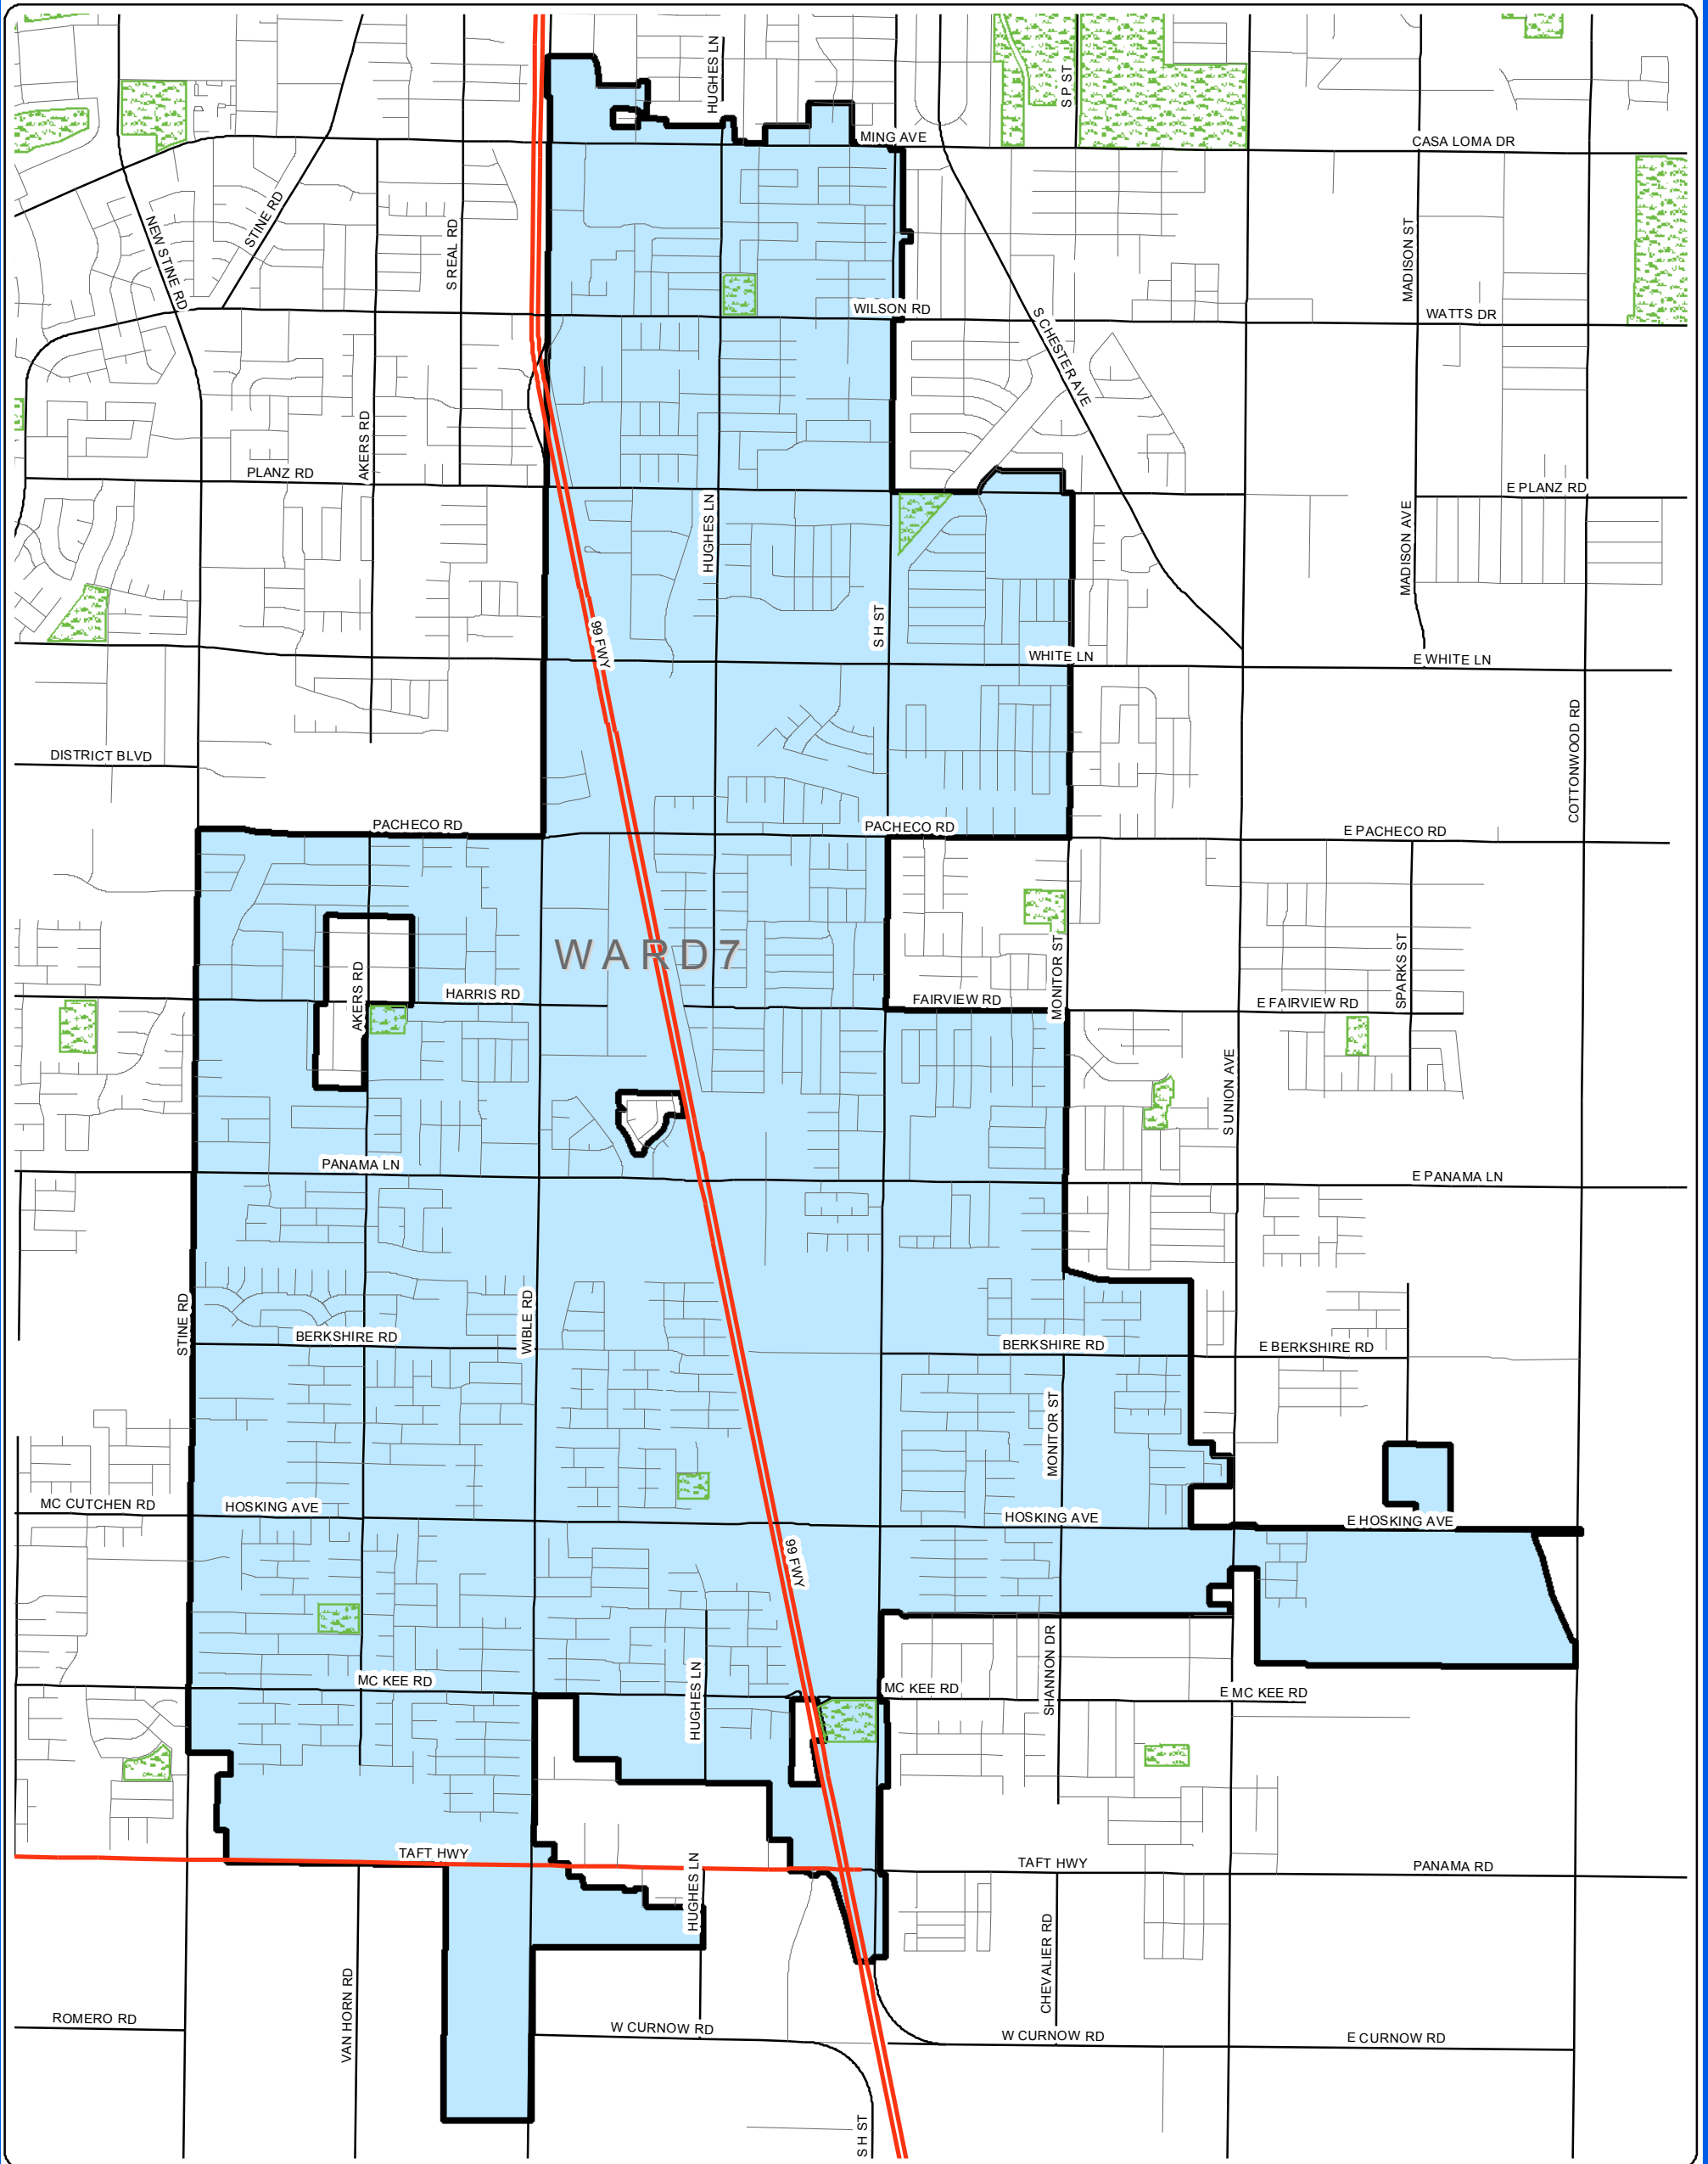

2009 WARD 7 BOUNDARIES

City of Bakersfield - IT Department

Prepared by the City of Bakersfield, CA, Division of Information Technology, Geographic Information Services.

The City of Bakersfield makes no warranty, representation, or guarantee regarding the accuracy of this map. This map is intended for display purposes only and does not replace official recorded documents.

For greater detail please refer to our web site. <http://geoweb.ci.bakersfield.ca.us/>